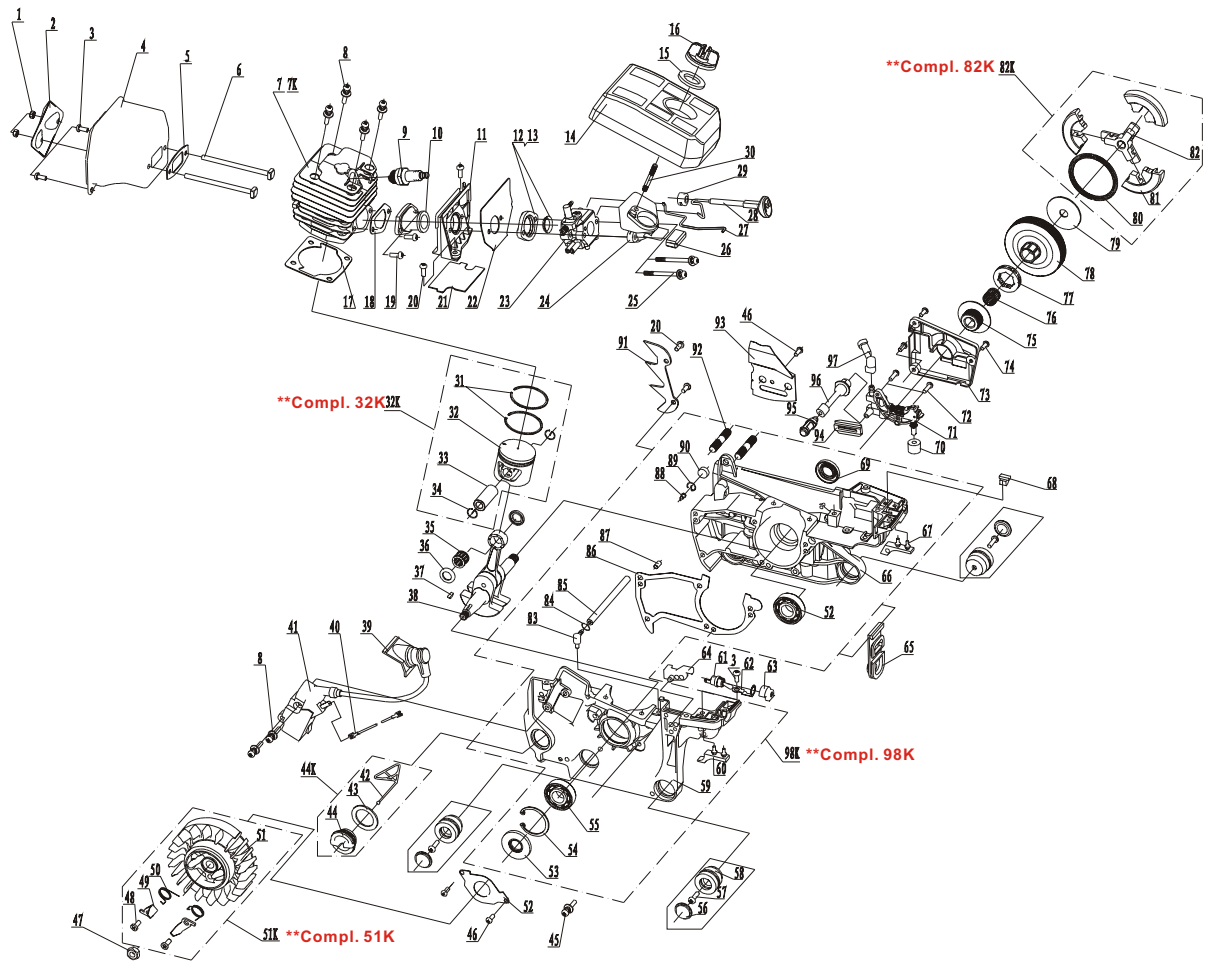

FIG. 1: 250/55 Engine untit Explosive Picture

Ser.NO.	Code	Part Name	Qty	Ser.NO.	Code	Part Name	Qty	Ser.NO.	Code	Part Name	Qty	Ser.NO.	Code	Part Name	Qty
1-1	1755101	Nut	2	1-26	1755126	Supporter	1	1-50	1755150	Screw	2	1-75	1755175	Worm	1
1-2	1755102	Cover	1	1-27	1755127	Throttle rod	1	1-51	1755151	Fly wheel	1	1-76	1755176	Needle bearing	1
1-3	1755103	Screw M5x10	3	1-28	1755128	Choke rod	1	1-51K	1755151K	Fly wheel assy (including wheel, spring pawl&screw)	1	1-77	1755177	Rim	1
1-4	1755104	Muffler	1	1-29	1755129	Grommet(choke)	1	1-52	1755152	Plate	1	1-78	1755178	Clutch drum	1
1-5	1755105	Gasket	1	1-30	1755130	Bolt	1	1-53	1755153	Oil seal	1	1-79	1755179	Plate	1
1-6	1755106	Bolt M5x83	2	1-31	1755131	Piston ring	2	1-54	1755154	Ring Φ 35	1	1-80	1755180	Spring (Clutch)	1
1-7	17250107	Cylinder	1	1-32	1755132	Piston	2	1-55	1755155	Bearing 6202	2	1-81	1755181	Clutch wedge	3
1-7K	17250107K	Cylinder block (including piston assy)	1	1-32K	17250132K	Piston assy (including ring set pin&circlip)	1	1-56	1755156	Cap	2	1-82	1755182	Retainer	1
1-8	1755108	Bolt M5x20	6	1-33	1755133	Piston ping	1	1-57	1755157	Screw ST4.8x14	9	1-82K	1755182K	Clutch assy(including wedge.spring&retainer)	1
1-9	1755109	Spark Pulg	1	1-34	1755134	Snap ring	2	1-58	1755158	Damper	3	1-83	1755183	Vacuum joint	1
1-10	1755110	Inlet pipe	1	1-35	1755135	Needle bearing	1	1-59	1755159	Left crankcase	1	1-84	1755184	Ring	1
1-11	1755111	Bracket	1	1-36	1755136	Washer	2	1-60	1755160	Stopper	1	1-85	1755185	Vacuum pipe	1
1-12	1755112	Spacer	1	1-37	1755137	Key	1	1-61	1755161	Switch	1	1-86	1755186	Gasket(crankcase)	1
1-13	1755113	Inner guide	1	1-38	1755138	Crankshaft	1	1-62	1755162	Plate	1	1-87	1755187	Pin	3
1-14	1755114	Air cleaner comp	1	1-39	1755139	Grommet	1	1-63	1755163	Damper	1	1-88	1755188	Vacuum value	1
1-15	1755115	Gasket	1	1-40	1755140	Cord	1	1-64	1755164	Guide(LH)	1	1-89	1755189	Ring	1
1-16	1755116	Knob	1	1-41	1755141	Ignitor comp	1	1-65	1755165	Grommet(throttle)	1	1-90	1755190	Seal	1
1-17	1755117	Gasket	1	1-42	1755142	Retainer	2	1-66	1755166	Right crankcase	1	1-91	1755191	Bumper	1
1-18	1755118	Gasket	1	1-43	1755143	Gasket(oil)	1	1-67	1755167	Stopper	1	1-92	1755192	Stud	2
1-19	1755119	Screw M5x12	1	1-44	17250144	Oil cap	1	1-68	1755168	Guide	1	1-93	1755193	Plate	1
1-20	1755120	Screw M5x14	16	1-44K	1755144K	Oil cap assy (including gasket&retainer)	1	1-69	1755169	Oil seal	1	1-94	1755194	Guide	1
1-21	1755121	Mat	1	1-45	1755145	Scre M5x30	5	1-70	1755170	Seal	1	1-95	1755195	Oil filter	1
1-22	1755122	Gasket	1	1-46	1755146	Scre M4x6	3	1-71	1755171	Oil pump	1	1-96	1755196	Oil pipe	1
1-23	1755123	Carburetor	2	1-47	1755147	Nut M8x1	1	1-72	1755172	Screw M4x14	2	1-97	1755197	Pipe	1
1-24	1755124	Manifold	1	1-48	1755148	Spring	2	1-73	1755173	Pump cover	1	1-98	1755198	Crankcase assy	1
1-25	1755125	Screw M5x50	1	1-49	1755149	Pawl	2	1-74	1755174	Screw M4x10	3				