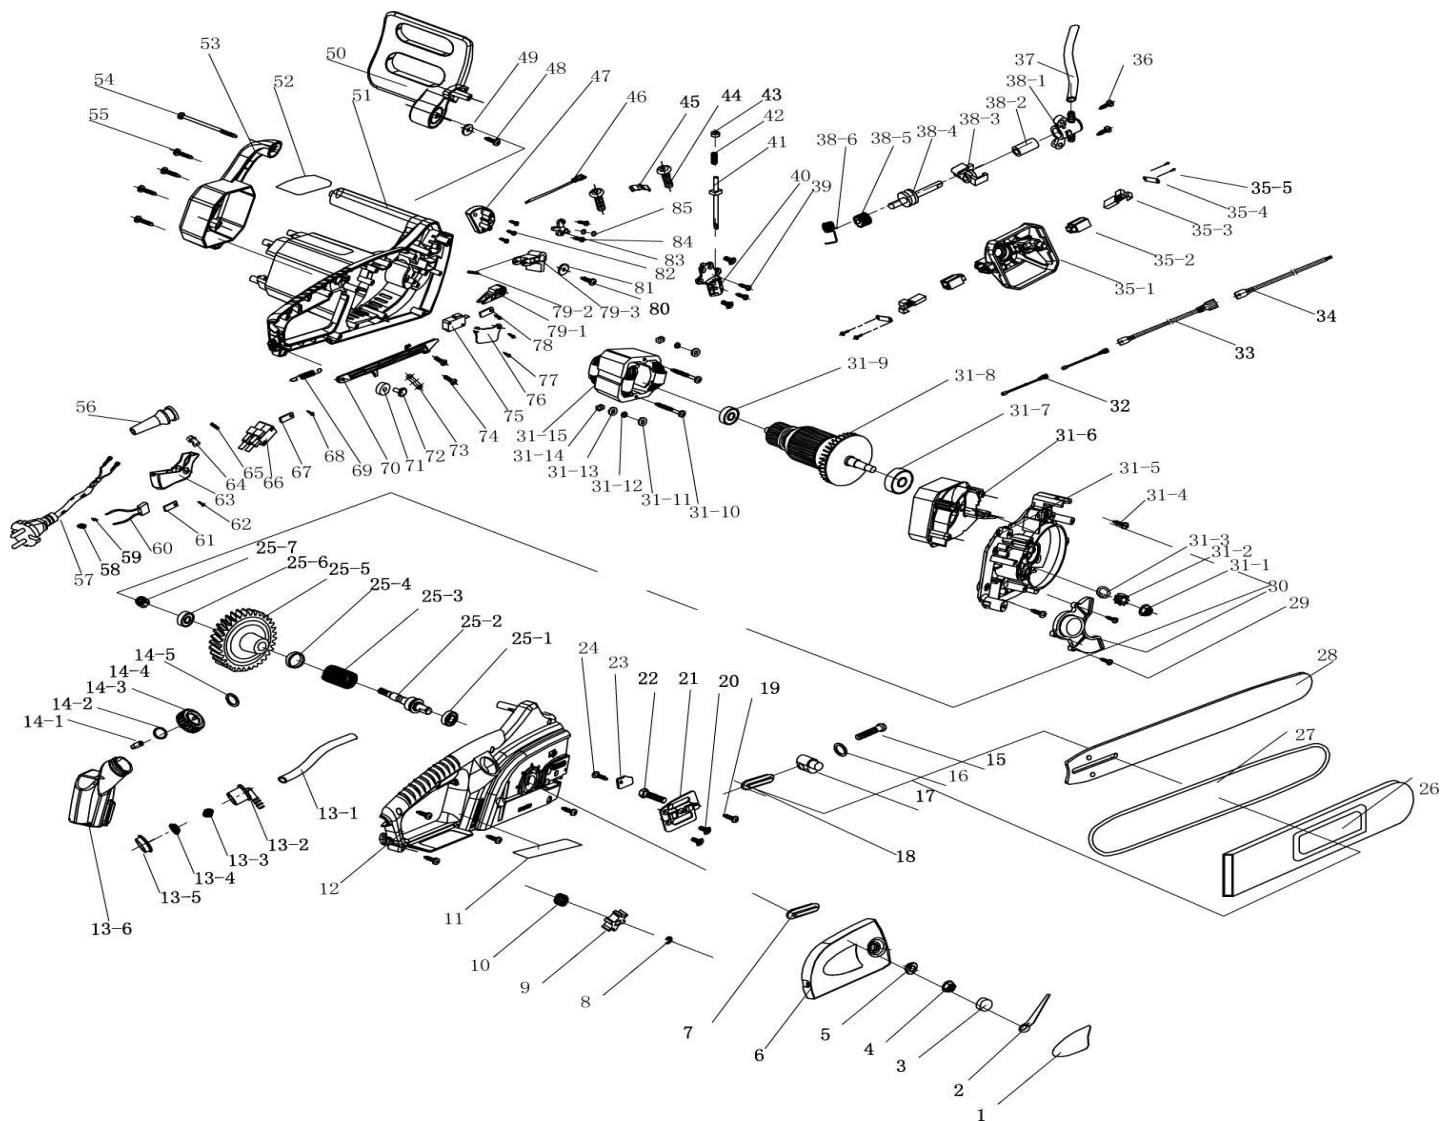

№	Артикул	Наименование	К-во	№	Артикул	Наименование	К-во
31-2	8123-462201-0000000	motor gear	1	38-1	8336-472203-0000010	oil pump body	1
31-3	8333-462203-0000000	motor gear bushing	1	38-2	8211-472202-0000000	piston cover	1
31-4	8SJAB40-16B	self-tapping screw	4	38-3	8292-472203-0001710	piston support	1
31-5	8021-491801-0001710	shoe plate	1	38-4	8121-472201-0001710	turbine	1
31-6	8182-491801-0001710	wind screen	1	38-5	8123-472201-0000000	turbine gear	1
31-7	8BC-261008-ST03	6000Z bearing	1	38-6	8342-491201-0100000	oil pump extension spring	1
31-8	8402-491102-0000010	stator	1	39	9SEAB40-12B	sunk screw	4
31-9	8BC-220707-ST03	627Z bearing	1	40	8187-491101-0000000	brake level fixed boar	1
31-10	8206-481003-0000000	stator screw	2	41	8147-491801-0001710	brake level	1
31-11	8324-481001-0000000	washer	2	42	8342-491801-0000000	brake level spring	1
31-12	8WF-04B	plain cushion	2	43	9241-923002	backup plate	1
31-13	8321-481002-0000000	backup plate	2	44	8SNAB30-12B	self-tapping screw	2
31-14	8NA-04D01	hex nut	2	45	8324-462701-0000000	washer	1
31-15	8405-481081-0000010	stator	1	46	8413-491801-0000010	connecting wire	1
32	8413-481005-0000020	connecting wire	2	47	8292-463001-0001710	output oil plug support	1
33	8413-481008-0000020	connecting wire	1	48	8SJAB50-16B	self-tapping screw	1
34	8413-481009-0000020	connecting wire	1	49	8WF-06B	backup plate	1
35-1	8291-481001-0201710	motor support	1	50	8185-491801-0000110	fender	1
35-2	8409-481002-0000010	brush holder	2	51	8006-491801-0146210	left housing	1
35-3	8406-491301-0000000	carbon brush	2	52	8162-4978009-001	label	1
35-4	8181-481002-0000000	back plate	2	53	8004-491801-0100110	motor cover	1
35-5	8SJAB30-08B	self-tapping screw	4	54	8206-471301-0000000	screw	1
36	8SNAB30-12B	self-tapping screw	2	55	8SJAB50-16B	self-tapping screw	12
37	234-1003	output oil pipe	1	56	8332-353201-0000120	cable sheath	1
38	8440-491208-0000010	oil pump module	1	57	8422-491803-0000010	cable wire	1