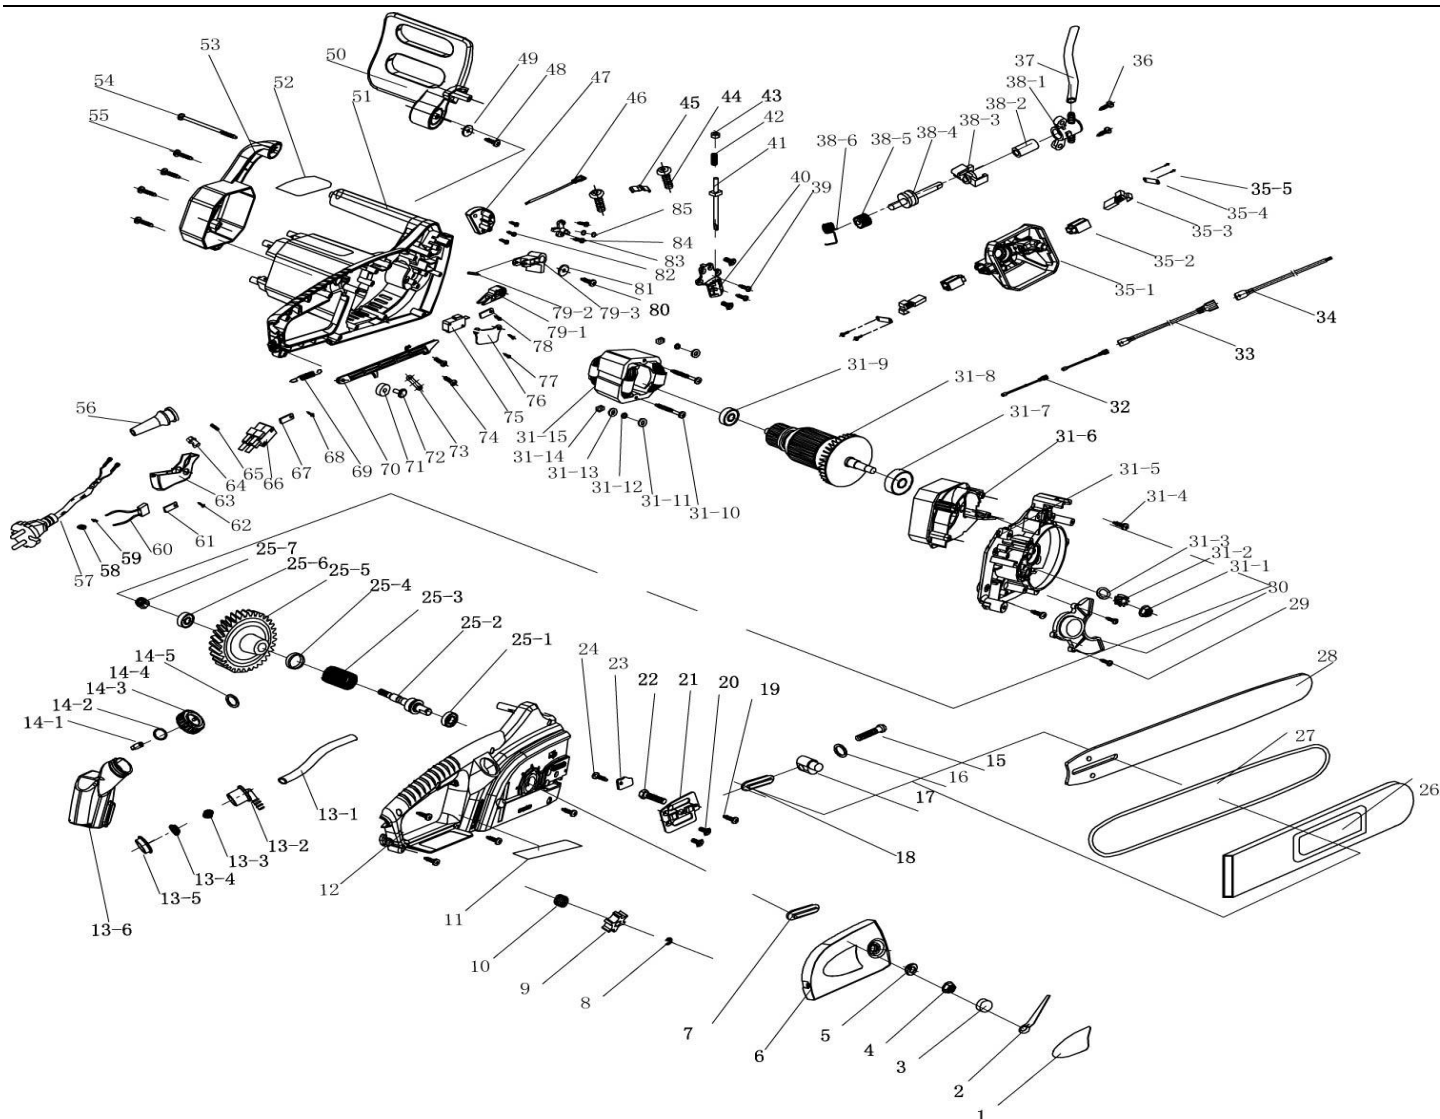

№	Артикул	Наименование	К-во	№	Артикул	Наименование	К-во
31-2	8123-462201-0000000	motor gear	1	38-1	8336-472203-0000010	oil pump body	1
31-3	8333-462203-0000000	motor gear bushing	1	38-2	8211-472202-0000000	piston cover	1
31-4	8SJAB40-16B	self-tapping screw	4	38-3	8292-472203-0001710	piston support	1
31-5	8021-491801-0001710	shoe plate	1	38-4	8121-472201-0001710	turbine	1
31-6	8182-491801-0001710	wind screen	1	38-5	8123-472201-0000000	turbine gear	1
31-7	8BC-261008-ST03	6000Z bearing	1	38-6	8342-491201-0100000	oil pump extension spring	1
31-8	8402-491102-0000010	stator	1	39	9SEAB40-12B	sunk screw	4
31-9	8BC-220707-ST03	627Z bearing	1	40	8187-491101-0000000	brake level fixed boar	1
31-10	8206-481003-0000000	stator screw	2	41	8147-491801-0001710	brake level	1
31-11	8324-481001-0000000	washer	2	42	8342-491801-0000000	brake level spring	1
31-12	8WF-04B	plain cushion	2	43	9241-923002	backup plate	1
31-13	8321-481002-0000000	backup plate	2	44	8SNAB30-12B	self-tapping screw	2
31-14	8NA-04D01	hex nut	2	45	8324-462701-0000000	washer	1
31-15	8405-481081-0000010	stator	1	46	8413-491801-0000010	connecting wire	1
32	8413-481005-0000020	connecting wire	2	47	8292-463001-0001710	output oil plug support	1
33	8413-481008-0000020	connecting wire	1	48	8SJAB50-16B	self-tapping screw	1
34	8413-481009-0000020	connecting wire	1	49	8WF-06B	backup plate	1
35-1	8291-481001-0201710	motor support	1	50	8185-491801-0000110	fender	1
35-2	8409-481002-0000010	brush holder	2	51	8006-491801-0146210	left housing	1
35-3	8406-491301-0000000	carbon brush	2	52	8162-4978009-001	label	1
35-4	8181-481002-0000000	back plate	2	53	8004-491801-0100110	motor cover	1
35-5	8SJAB30-08B	self-tapping screw	4	54	8206-471301-0000000	screw	1
36	8SNAB30-12B	self-tapping screw	2	55	8SJAB50-16B	self-tapping screw	12
37	234-1003	output oil pipe	1	56	8332-353201-0000120	cable sheath	1
38	8440-491208-0000010	oil pump module	1	57	8422-491803-0000010	cable wire	1